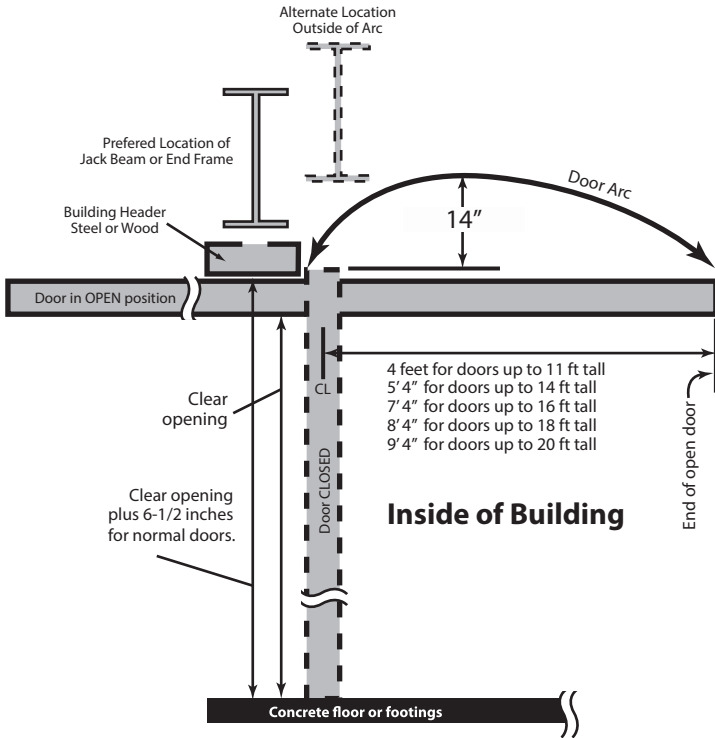

HIGHER POWER HYDRAULIC DOORS

EXAMPLE:
Finished Framed Opening:
45'-0"W x 16'-6-1/2"H
Produces a clear opening of:
45'-0"W x 16'-0"H

An installation manual and wind-loading data are on the Technical section of our web site at www.hpdoors.com.