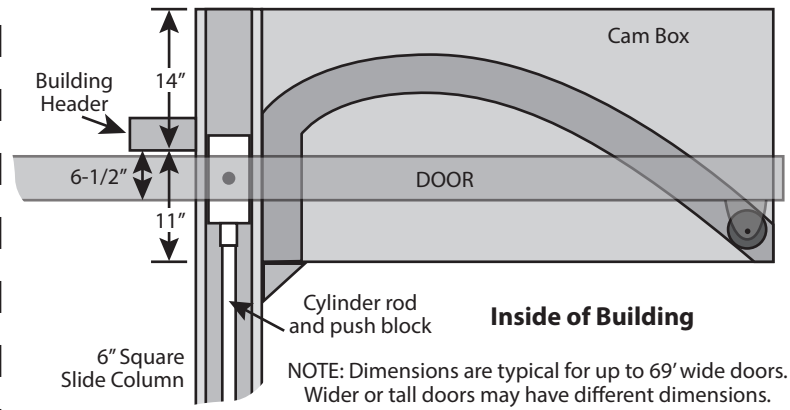

HIGHER POWER HYDRAULIC DOORS

EXAMPLE:
Finished Framed Opening:
45'-0"W x 16'-6-1/2"H
Produces a clear opening of:
45'-0"W x 16'-0"H

An installation manual and wind-loading data are on the Technical section of our web site at www.hpdoors.com.