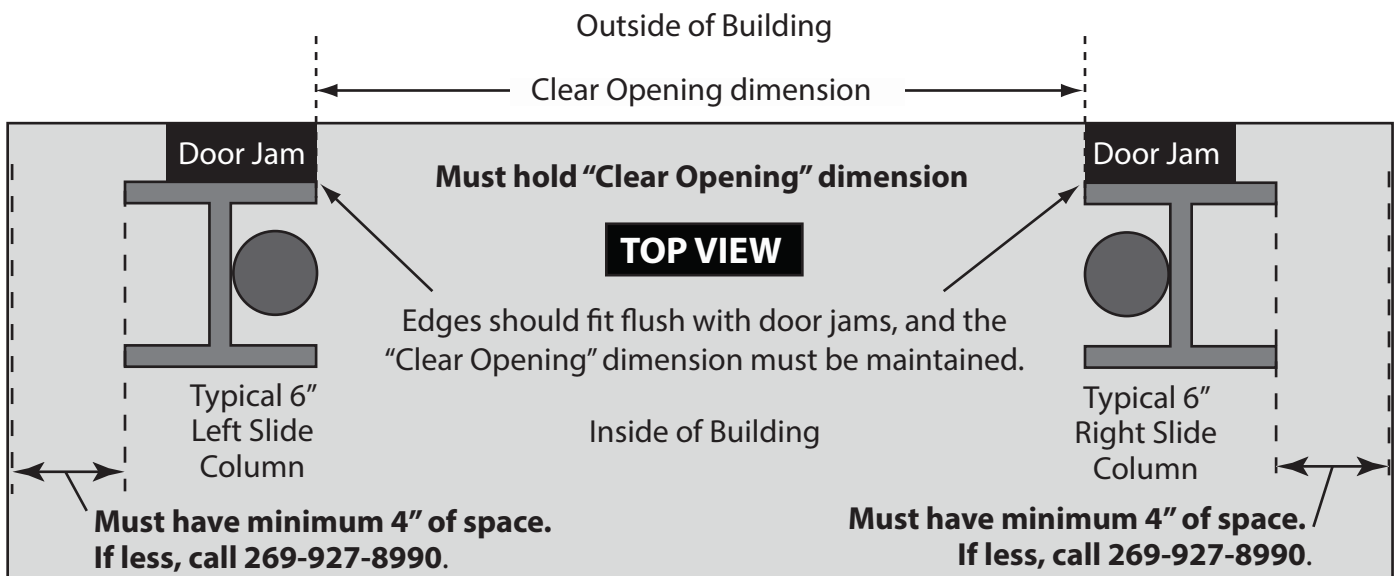

HIGHER POWER HYDRAULIC DOORS

EXAMPLE:
Finished Framed Opening:
45'-0"W x 16'-6-1/2"H
Produces a clear opening of:
45'-0"W x 16'-0"H

An installation manual and wind-loading data are on the Technical section of our web site at www.hpdoors.com.